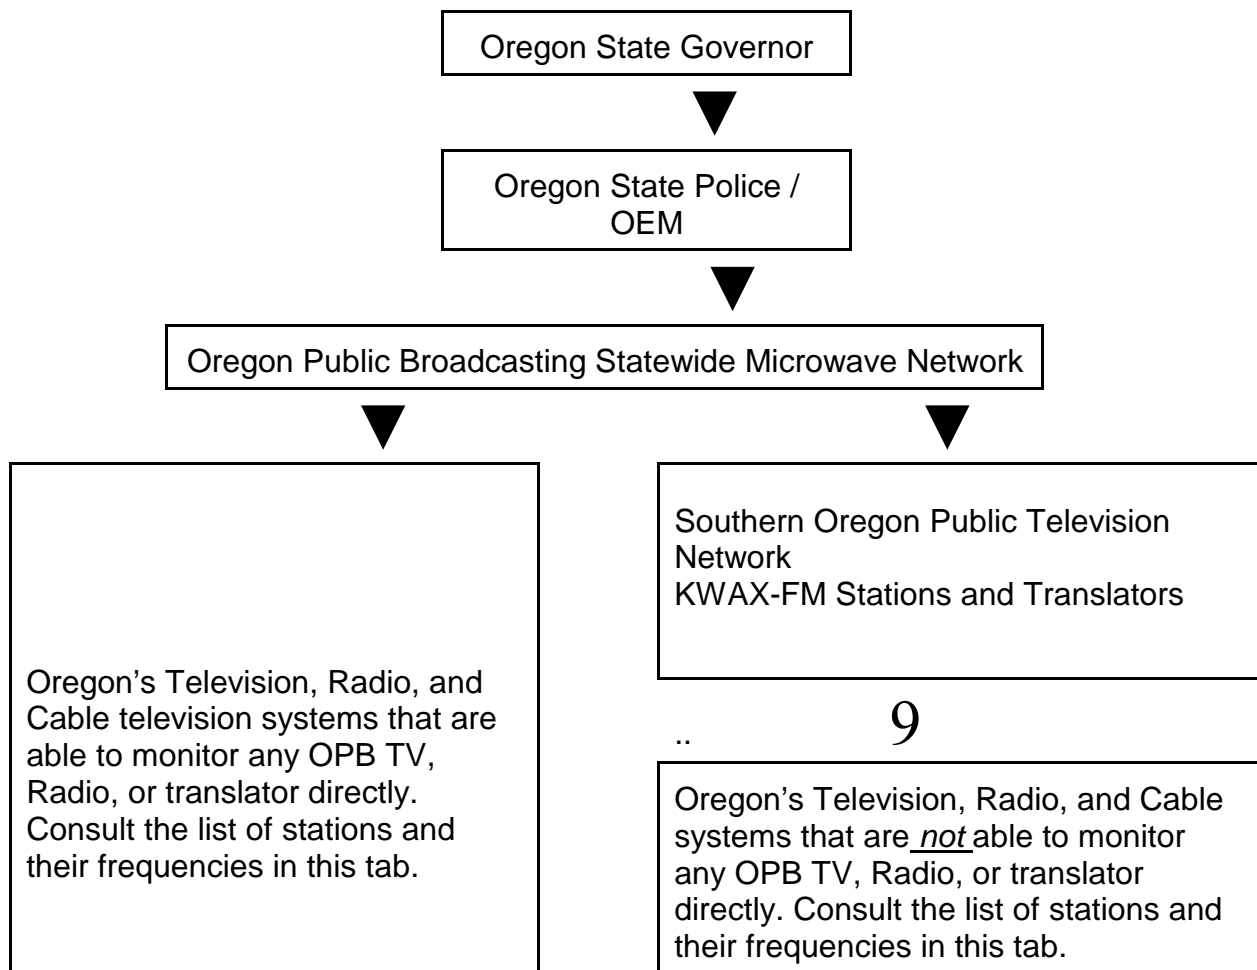

Operational Area	Counties / Areas Covered	Broadcast Primaries	Public Safety Primaries
Portland	Multnomah, Columbia Clark Co. Washington Clakamas, Washington	KGON-FM (Local) KXL-FM (Local) KOPB-FM (State)	Mulnomah Co. Sheriff Washington County 911
Capitol	Polk, Marion, Yamhill	KWBP-TV	Salem OEC, Phone Modem to KWBP-tv
Linn Benton	Linn and Benton	KOAC (Local/State)	Linn CO. Sheriff Benton Co. Sheriff
Lane	Lane County Reedsport / Gardnier	KKNU (Local) KWAX-FM (State)	Lane Co. Sheriff
Southern Oregon	Josephine, Jackson, Douglas	KOBI (Local/State) KRNR (Roseburg)	Josephine Co. Sheriff Jackson Co. Sheriff Douglas Country Sheriff
Northern Coast	Lincoln, Tillamook, Clatsop	KYTE KCYS	Lincoln Co. Sheriff
South Coast	Coos Curry	KYTT (Local) KCBY-TV (Local/State)	Coos County Sheriff
Central Oregon	Deschutes, Crook, Jefferson, Southern Wasco Wheeler, Northern Lake and Northern Klamath	KLRR-FM (Local) KOAB-FM (State)	Deshutes Co. Sheriff
Klamath/Lake	Southern Klamath Southern Lake	KAGO KLCR	
Columbia Gorge	Hood River, Sherman Northern Wasco, Gilliam	KMCQ	
Columbia Basin	Morrow Umatilla	KUMA	
North East Oregon	Baker, Union, Wallowa	KBKR KLBM	
Grant	Grant	KJDY	
Harney	Harney	KSRV	
Malheur	Malheur	KZZR	